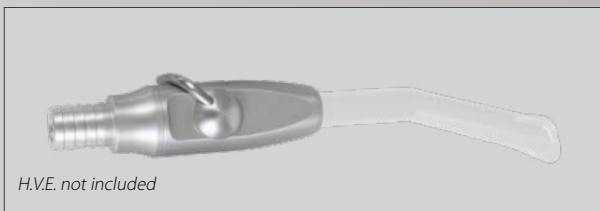

H.V.E. not included

PELOTTE PLUS™ H.V.E TIPS

- Autoclavable
- Small size for easier handling and retraction
- Places hand closer to the oral cavity for more control
- Flared end prevents grabbing of soft tissue
- Length: 4" (10.2 cm)
- 5/16" diameter
- Works with all H.V.E.s