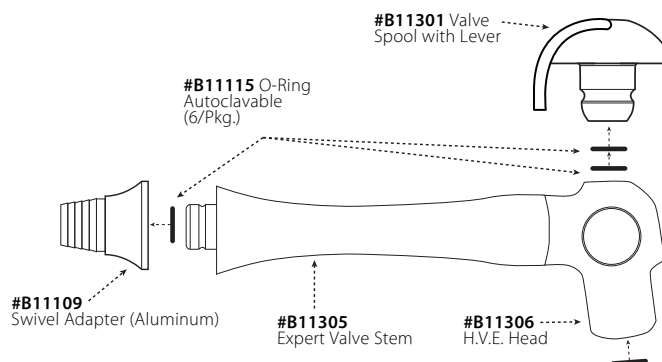

HVE Handpiece Breakdown

Bull Frog "Expert" Series Suction Handpiece Replacement Parts - Short HVE

Bull Frog "Expert" Series Suction Handpiece Replacement Parts - Medium HVE

Bull Frog "Expert" Series Suction Handpiece Replacement Parts - Long HVE

Bull Frog "Expert" Series Suction Handpiece Replacement Parts - ErgoVac HVE

SE Handpiece Breakdown

Bull Frog "Expert" Series S.S. Salvia Ejector Handpiece Replacement Parts

Bull Frog "Expert" Series Salvia Ejector Handpiece Replacement Parts