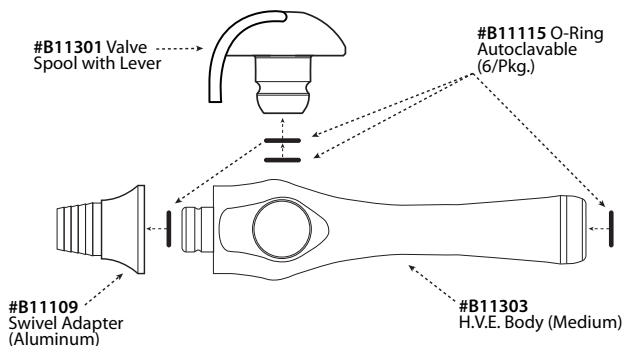

HVE Handpiece Breakdown

Bull Frog "Expert" Series Suction Handpiece Replacement Parts - Short HVE

Bull Frog "Expert" Series Suction Handpiece Replacement Parts - Medium HVE

Bull Frog "Expert" Series Suction Handpiece Replacement Parts - Long HVE

Bull Frog "Expert" Series Suction Handpiece Replacement Parts - ErgoVac HVE

SE Handpiece Breakdown

Bull Frog "Expert" Series S.S. Salvia Ejector Handpiece Replacement Parts

Bull Frog "Expert" Series Salvia Ejector Handpiece Replacement Parts