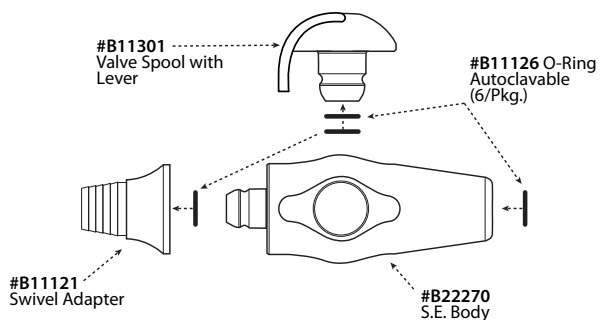

HVE Handpiece Breakdown

Bull Frog "Expert" Series Suction Handpiece Replacement Parts - Short HVE

Bull Frog "Expert" Series Suction Handpiece Replacement Parts - Medium HVE

Bull Frog "Expert" Series Suction Handpiece Replacement Parts - Long HVE

Bull Frog "Expert" Series Suction Handpiece Replacement Parts - ErgoVac HVE

SE Handpiece Breakdown

Bull Frog "Expert" Series S.S. Salvia Ejector Handpiece Replacement Parts

Bull Frog "Expert" Series Salvia Ejector Handpiece Replacement Parts