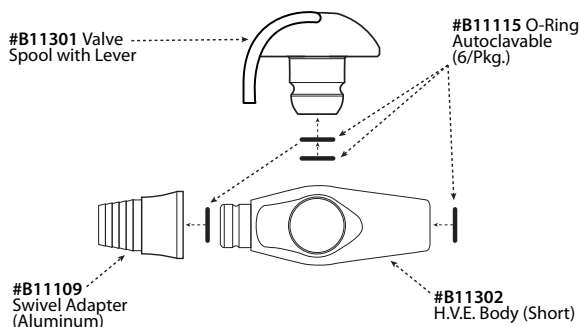

HVE Handpiece Breakdown

Bull Frog "Expert" Series Suction Handpiece Replacement Parts - Short HVE

Bull Frog "Expert" Series Suction Handpiece Replacement Parts - Medium HVE

Bull Frog "Expert" Series Suction Handpiece Replacement Parts - Long HVE

Bull Frog "Expert" Series Suction Handpiece Replacement Parts - ErgoVac HVE

SE Handpiece Breakdown

Bull Frog "Expert" Series S.S. Salvia Ejector Handpiece Replacement Parts

Bull Frog "Expert" Series Salvia Ejector Handpiece Replacement Parts