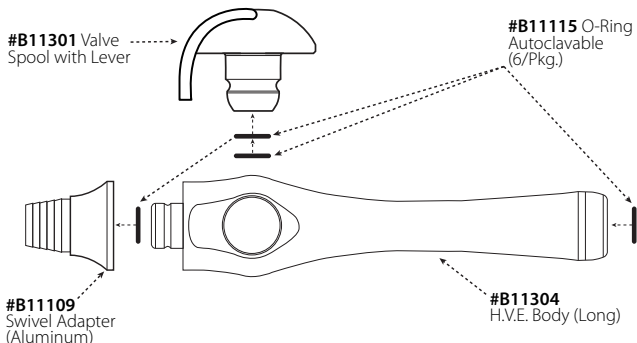

HVE Handpiece Breakdown

Bull Frog "Expert" Series Suction Handpiece Replacement Parts - Short HVE

Bull Frog "Expert" Series Suction Handpiece Replacement Parts - Medium HVE

Bull Frog "Expert" Series Suction Handpiece Replacement Parts - Long HVE

Bull Frog "Expert" Series Suction Handpiece Replacement Parts - ErgoVac HVE

SE Handpiece Breakdown

Bull Frog "Expert" Series S.S. Salvia Ejector Handpiece Replacement Parts

Bull Frog "Expert" Series Salvia Ejector Handpiece Replacement Parts