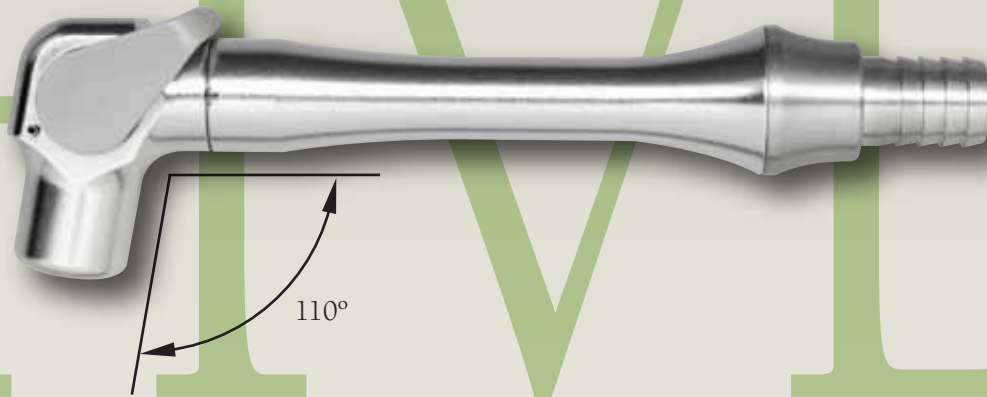

# A New Angle on Reducing Hand and Wrist Fatigue.

Ergonomic ingenuity enables the Ergo-Vac HVE handpiece to relieve awkward wrist and hand positioning while suctioning. With the tip at a 110° angle to the handpiece, you enjoy a more neutral hand/wrist posture and reduced hand and arm fatigue. Plus, Ergo-Vac provides the dentist with improved access to the work area. Ergo-Vac also features:

- One-handed operation thanks to convenient finger-tip lever
- 360° rotating coupling prevents hose from turning or kinking
- Quick disconnect for easy cleaning and autoclaving
- Swivel or stationary head