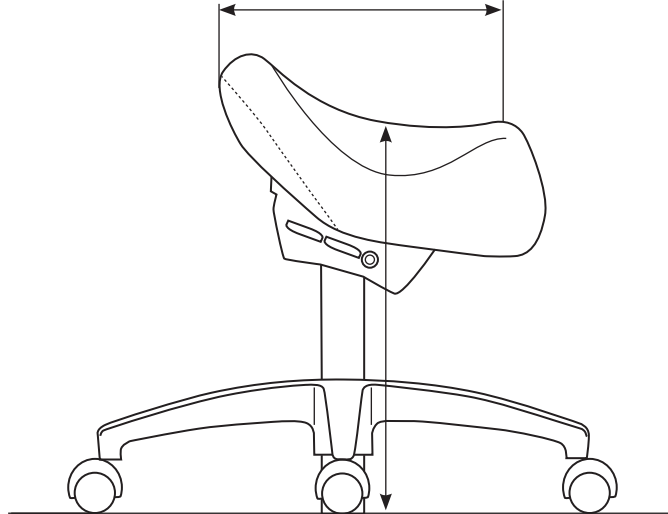

Bambach Saddle Seat®

Measurement Guide

Classic: 15" (38 cm)
Classic Plus: 17" (43 cm)
Classic Small: 13" (33 cm)

Height From The Seat To The Floor

Short Cylinder: lowest setting 20" (51cm) / highest setting 25" (63cm)
Medium Cylinder: lowest setting 24" (60cm) / highest setting 30" (77cm)
Tall Cylinder: lowest setting 26" (66cm) / highest setting 36" (91cm)

Classic: 15" (38 cm)
Classic Plus: 17" (43 cm)
Classic Small: 13" (33 cm)